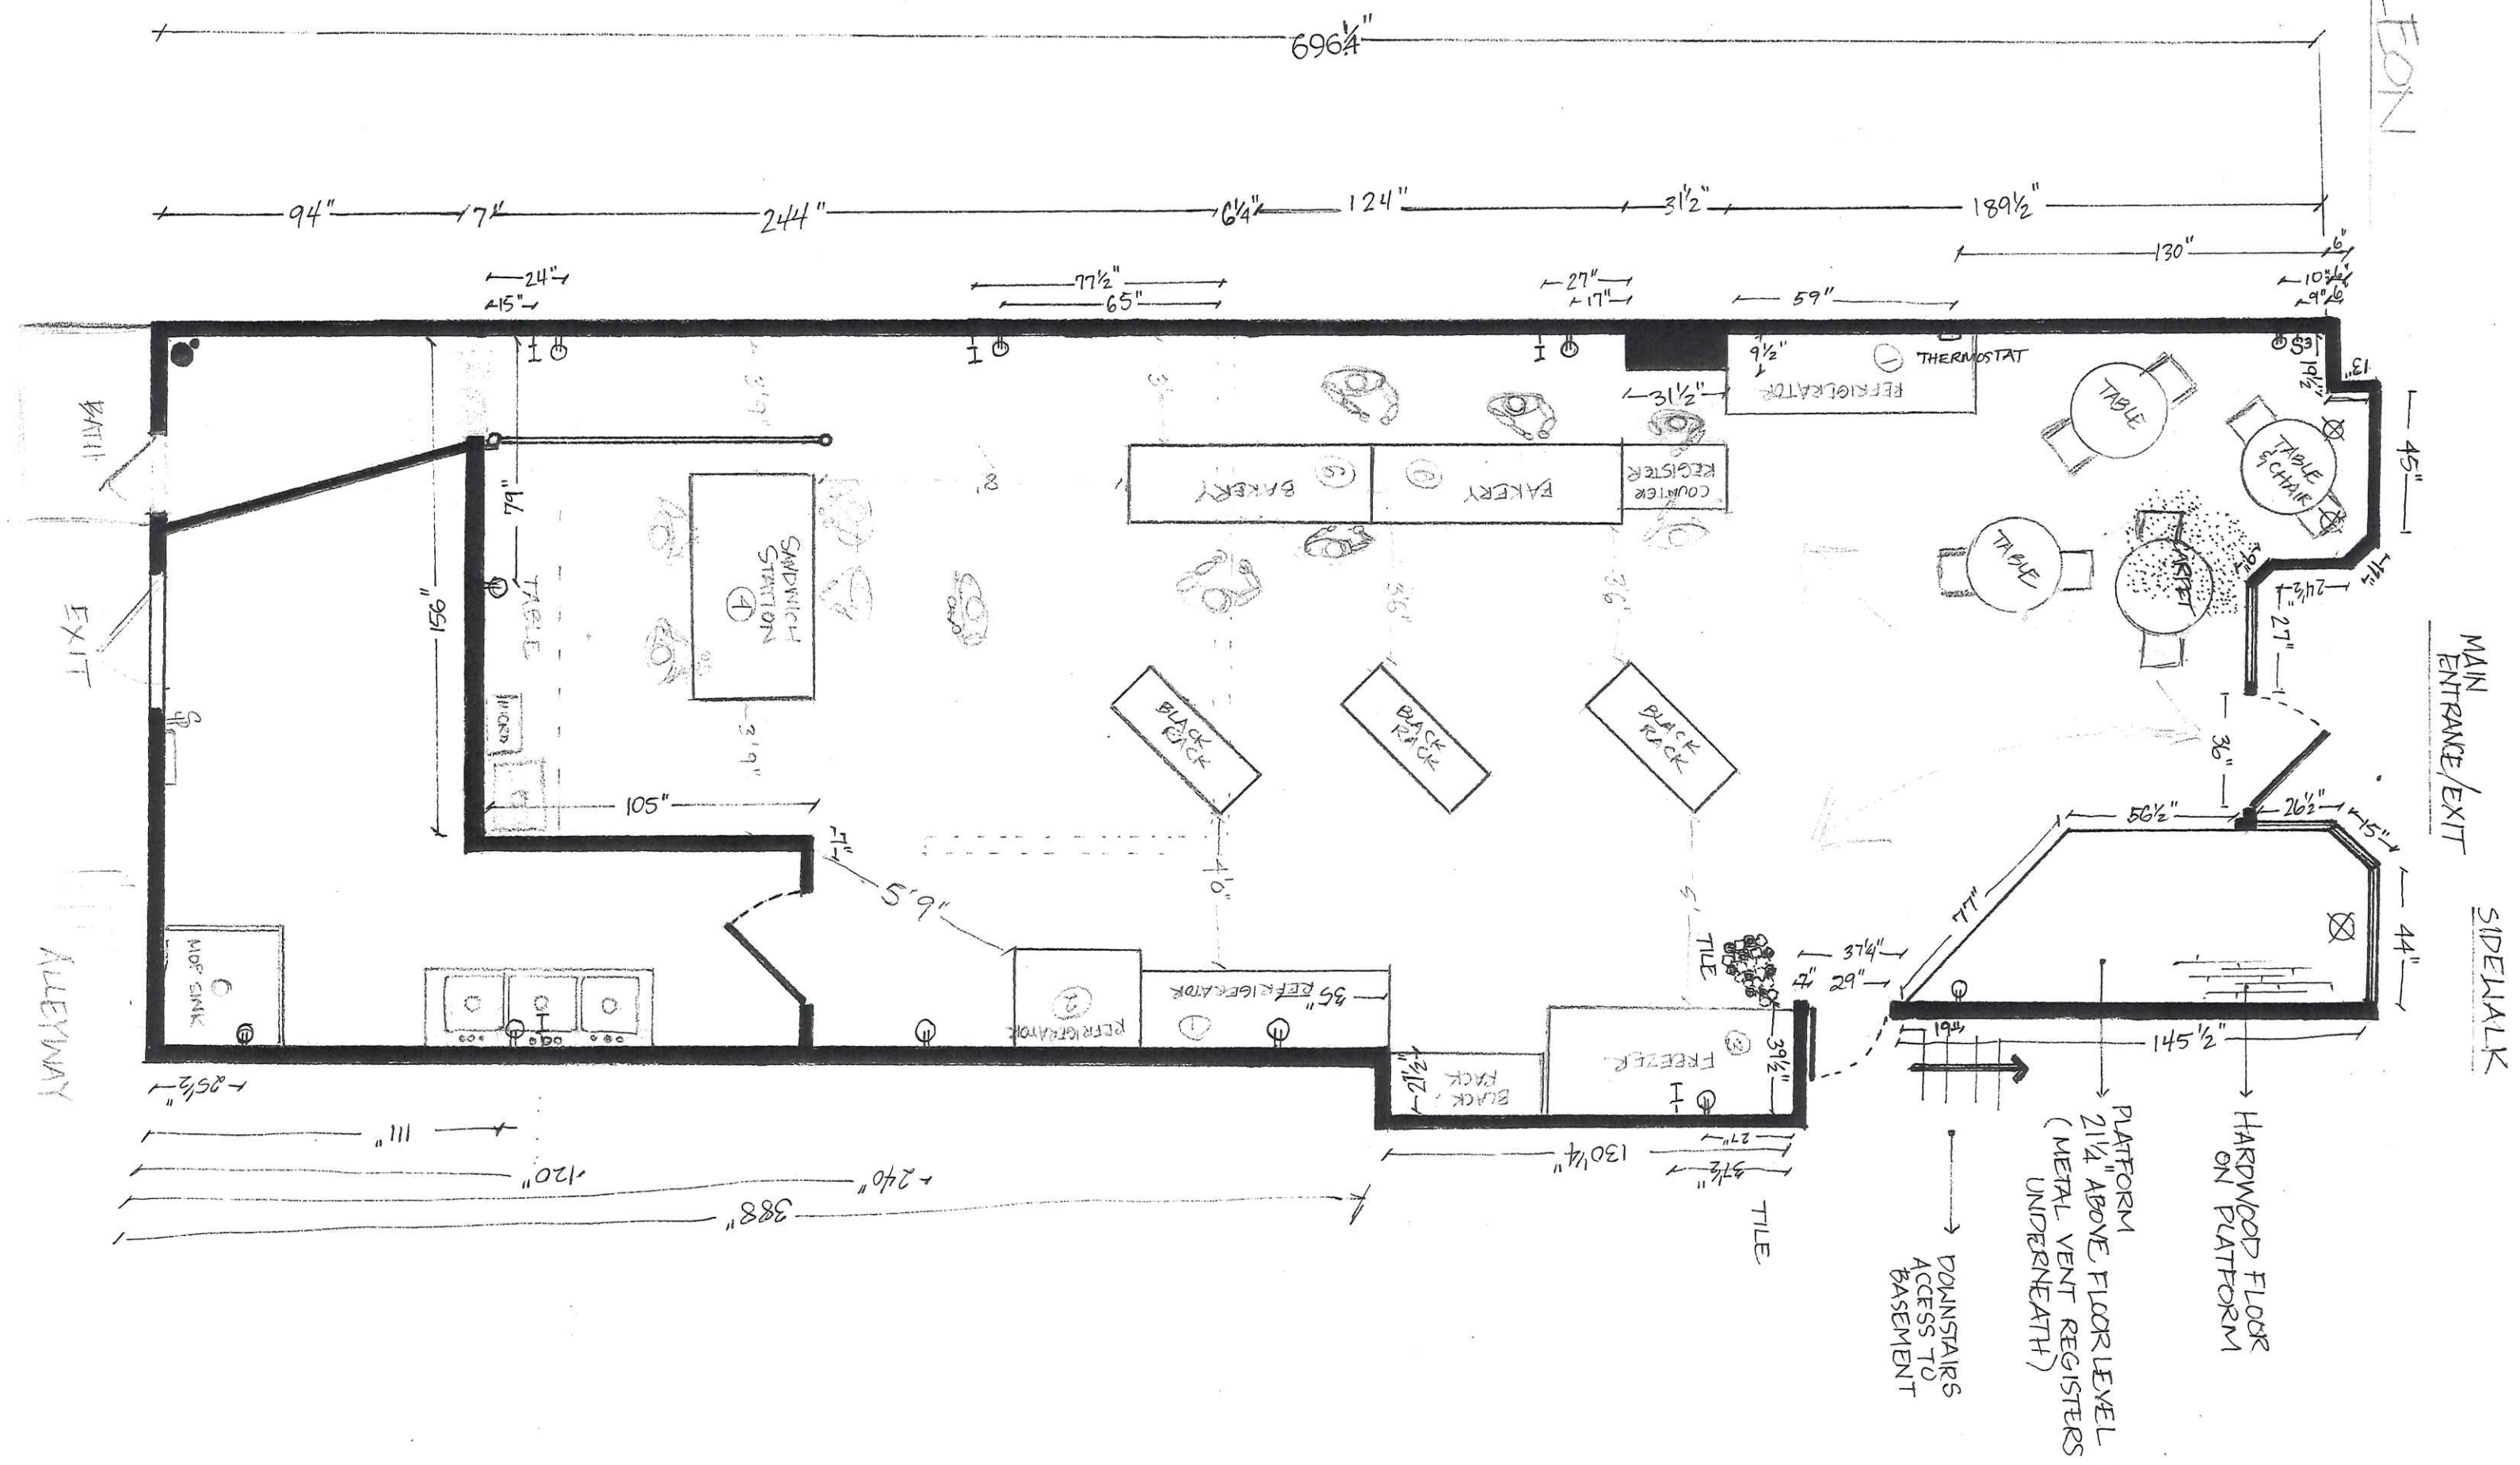

STIMMEL'S NAPOLEON
4" = 1 FOOT

- NOTES: possibly 7th slant in front left area or walls no longer square
- 1/2 up. most walls have wainscoting
 - ledge along walls with upward lighting
 - mosaic-like tile in majority of interior
 - great molding along ledge
 - tin ceiling (fiscal pattern)
 - 6 old-fashioned drop lighting (brass)
 - 2? ceiling fans (front & back)